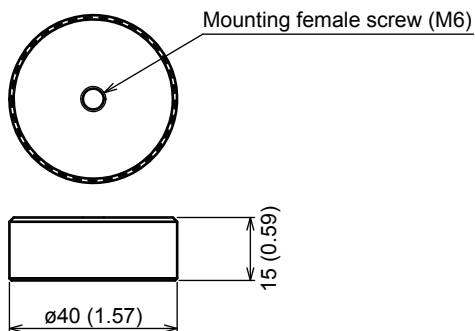

SD 01W06E01-01EN

■ DIMENSIONS

Unit: mm (approx. inch)

● Main unit

● Hexagon socket set screw (M6)

F03.ai

F01.ai

● Magnetic holder Part No.: F9096DA