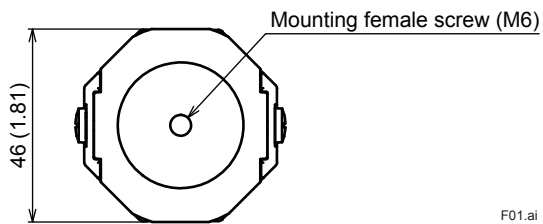

SD 01W06E01-01EN

■ DIMENSIONS

Unit: mm (approx. inch)

● Main unit

● Hexagon socket set screw (M6)

F03.ai

F01.ai

● Magnetic holder Part No.: F9096DA