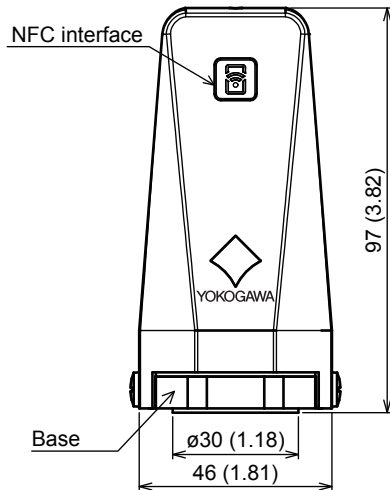

SD 01W06E01-01EN

■ DIMENSIONS

Unit: mm (approx. inch)

● Main unit

● Hexagon socket set screw (M6)

F03.ai

F01.ai

● Magnetic holder Part No.: F9096DA