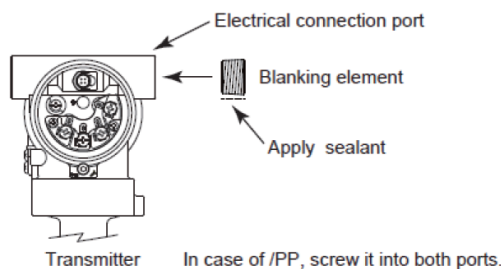

Please use this manual change for the following user's manual.

Document number	Edition	Title	Part to be changed
IM 01C25A01-10EN	2	EJX and EJA-E Series Differential Pressure and Pressure Transmitters Explosion-Protected Instruments (FM, CSA, ATEX and IECEx)	2.. Handling Cautions

The following WARNING applies when installing the blind plug, regardless of its condition at delivery (pre-installed in the connection port or provided in the packing box).

Add the following WARNING at the end of the section describing safe use of the product (Section 2.1).

WARNING

When electrical connection code “7” or “C” is specified in combination with the following explosion protection options, apply appropriate seal to the threaded portion of the blanking element in the packing box, and tighten it into the electrical connection port of the instrument in accordance with IEC 60079-14.

	Option code
FM	FF1, FU1, FU14
ATEX	KF22, KU22, KU24
CSA	CF1, CU1
IECEx	SF22, SU22, SU34
Combination	V1U1

F0201.ai