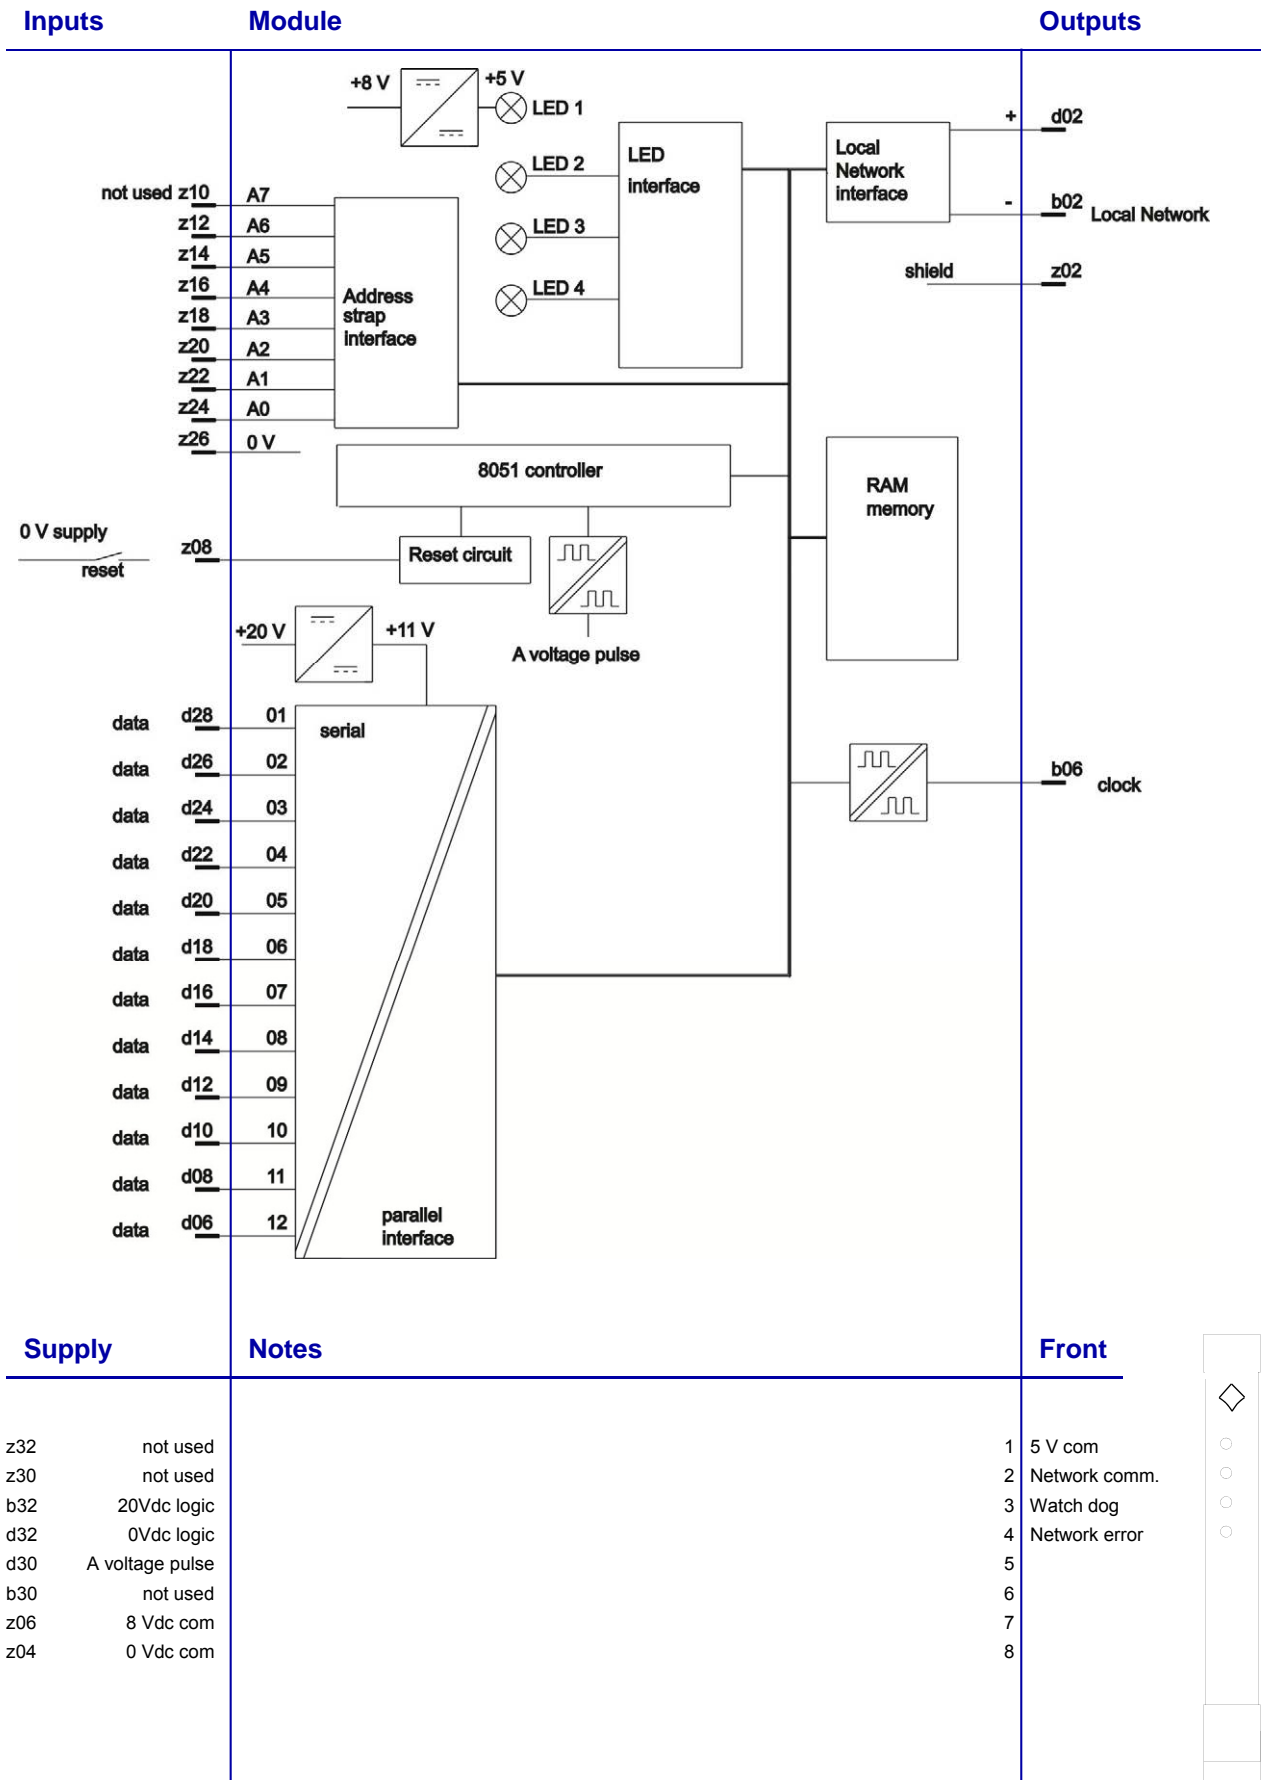

### ■ GENERAL

The MC-573 retrieves data from SER supportive modules in a compressed way. This data is read by the ProSafe-COM central unit over the Local Network.

The module can collect data from 12 modules equipped with circuitry for connection to the Sequence of Event Recording (SER)

Data changes with timestamp are stored in a FIFO buffer and on request sent to the ProSafe-COM communication system. The scan interval is 1 msec.

The clock input of all (twelve) 8-bit shift registers are connected to the read-clock signal generated by the MC-573. On each read-clock pulse twelve data bits are present on the MC-573 serial data input and stored into memory. After eight read-clock pulses all data from the shift registers is present in the MC-573. Each millisecond  $8 * 12 = 96$  bits are collected.

FUNCTIONAL DIAGRAM

## ■ SPECIFICATIONS

Description		Data
General	Number of channels	12
	Width	3HP
	Identification	MC-573-A on front and more detailed on connector label
	Weight	110 gram
Input	Input type	8 bit serial data
	Level	0 / 11 V
	Scan interval	1 msec.
	FIFO capacity	512 time stamped events (msec. based)
	Reset	0 Vdc, 10 mA
Output	Output type	RS-485 local network
	Speed	250 kbaud
	Power (5 V)	Red LED
	Local network active	Red LED
	Watchdog	Red LED
	Error indication	Red LED
	Serial clock	0 / 11V min. 20 µsec.
Supply	Logic supply	20 Vdc
		< 20 mA
	COM supply	8 Vdc
		< 40 mA
Clock	A pulse, level 0 / 20 V	
Dissipation		< 0.8 W