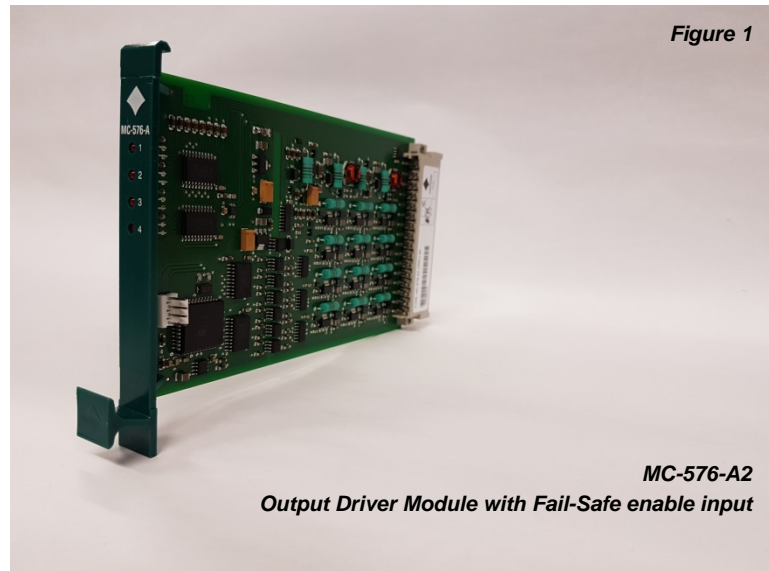

## MC-576-A2

GS48C76A02-00E-N

Output Driver Module with Fail-Safe enable input

### ■ GENERAL

The MC-576 converts data information from the ProSafe-COM central unit over the Local Network to logic pulse outputs.

Twelve logic pulse outputs are available on the MC-576-A2 digital output module.

Twelve bits of data are received via the Local Network and stored in a 12 bits latch. If the output is set a logic 1 is latched, at reset a logic 0 is latched. A fail safe enable is used to enable or disable all digital outputs on the module.

## ■ SPECIFICATIONS

Description		Data
General	Number of channels	12
	Width	3HP
	Identification	MC-576-A on front and more detailed on connector label
	Weight	120 gram
Input	Pulse logic	Current pulse 500 mA
	Unit load	1
	Reset	0 Vdc, 0.5 mA
Output	Pulse Logic	Current pulse 500 mA
	Capacity	10 units
	Output type	RS-485 Local Network
	Speed	250 kbaud
	Power (5 V)	Red LED
	Local network active	Red LED
	Watch dog	Red LED
	Error indication	Red LED
Time Delay	Enable to output on	10 - 25 msec.
	Enable to output off	1 msec.
Supply	Logic supply	20 Vdc
		< 20 mA
	COM supply	8 Vdc
		< 30 mA
Clock	A and B pulse, level 0 – 20 V	
Dissipation		< 0.8 W