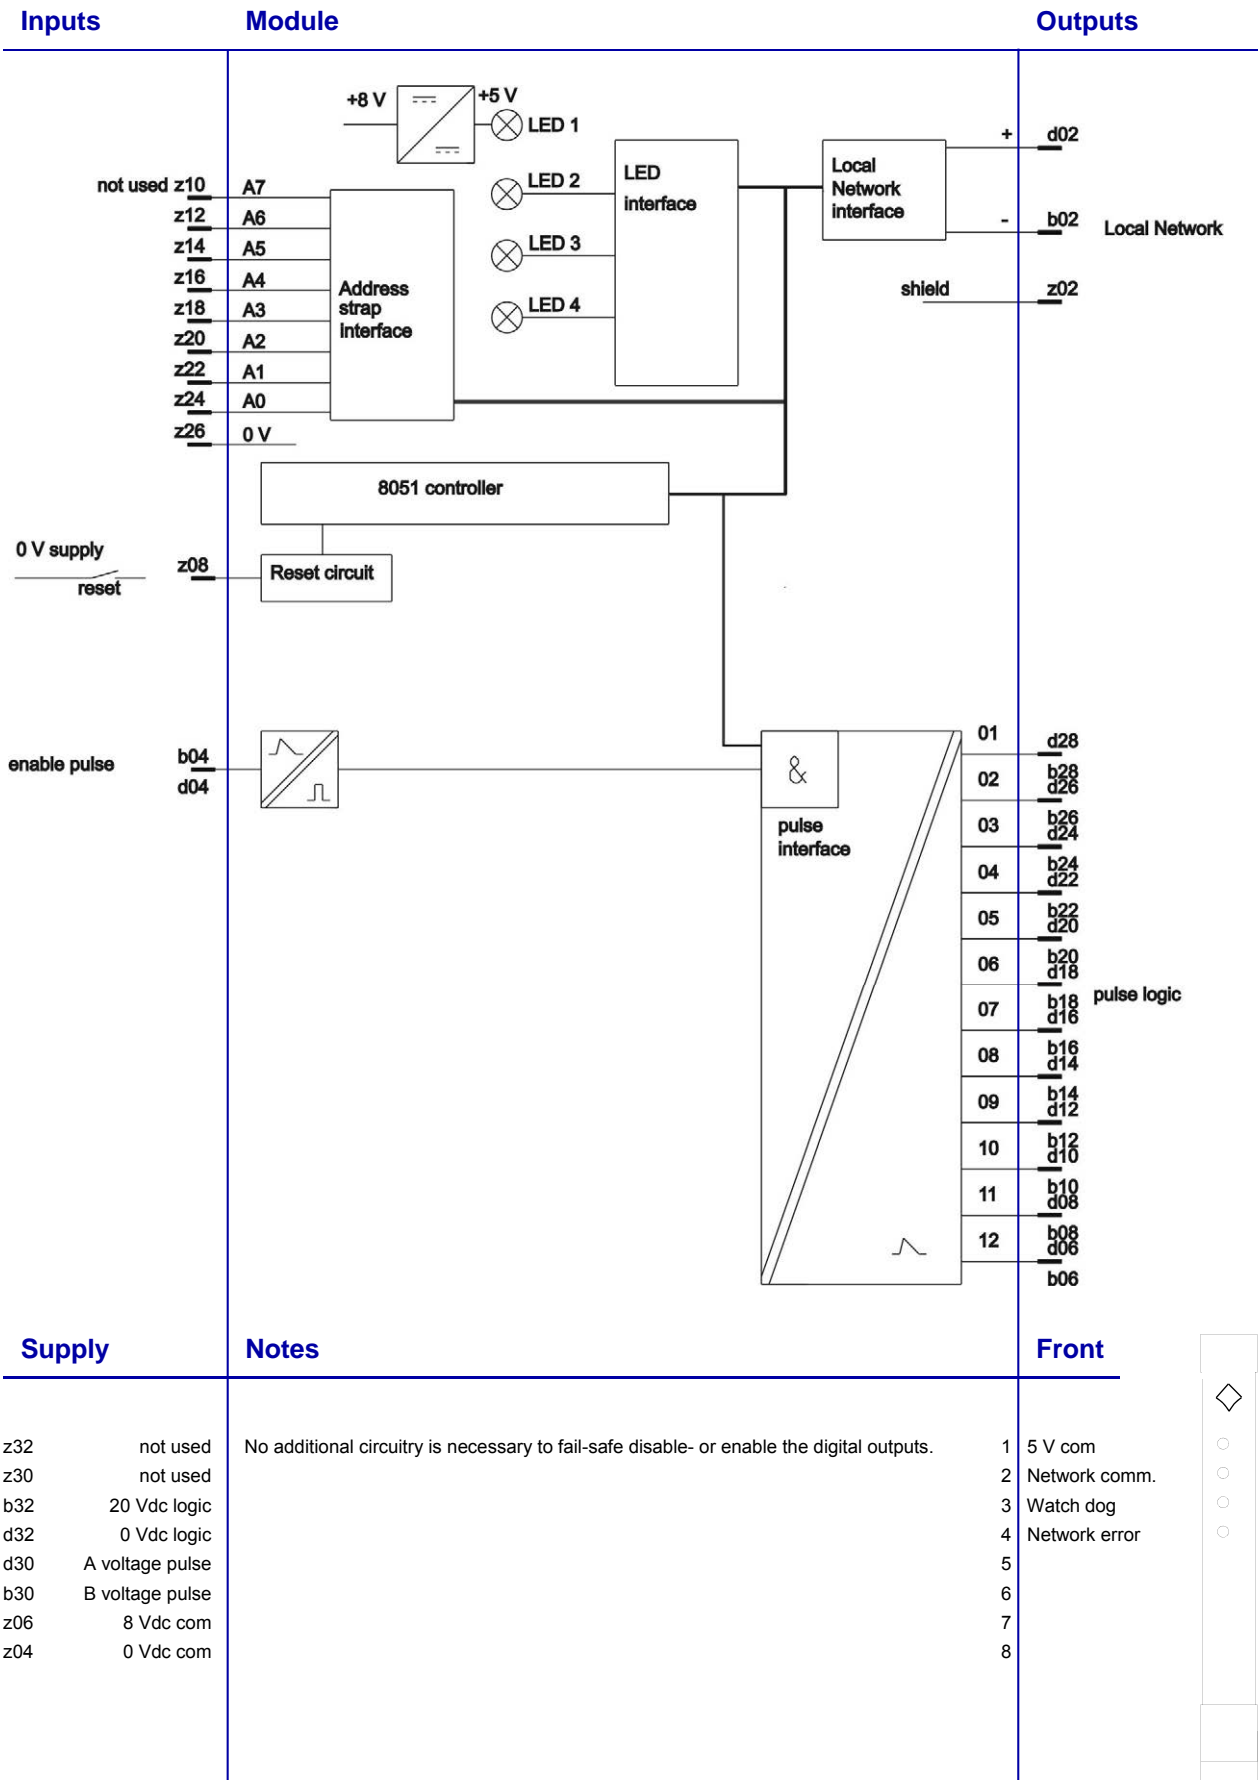

### ■ GENERAL

The MC-576 converts data information from the ProSafe-COM central unit over the Local Network to logic pulse outputs.

Twelve logic pulse outputs are available on the MC-576-A2 digital output module.

Twelve bits of data are received via the Local Network and stored in a 12 bits latch. If the output is set a logic 1 is latched, at reset a logic 0 is latched. A fail safe enable is used to enable or disable all digital outputs on the module.

## ■ SPECIFICATIONS

Description		Data
General	Number of channels	12
	Width	3HP
	Identification	MC-576-A on front and more detailed on connector label
	Weight	120 gram
Input	Pulse logic	Current pulse 500 mA
	Unit load	1
	Reset	0 Vdc, 0.5 mA
Output	Pulse Logic	Current pulse 500 mA
	Capacity	10 units
	Output type	RS-485 Local Network
	Speed	250 kbaud
	Power (5 V)	Red LED
	Local network active	Red LED
	Watch dog	Red LED
	Error indication	Red LED
Time Delay	Enable to output on	10 - 25 msec.
	Enable to output off	1 msec.
Supply	Logic supply	20 Vdc
		< 20 mA
	COM supply	8 Vdc
		< 30 mA
Clock	A and B pulse, level 0 – 20 V	
Dissipation		< 0.8 W