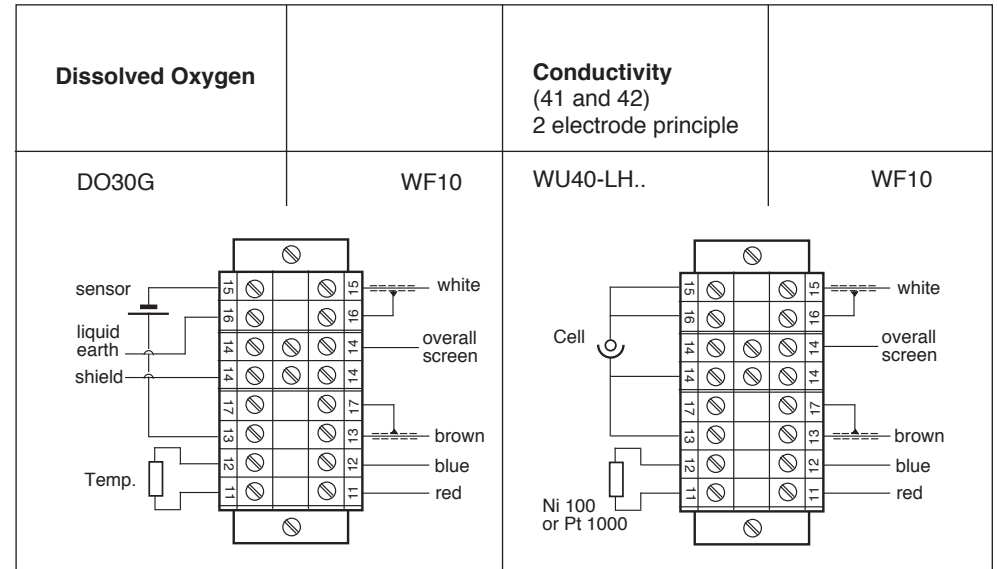

Fig. 2. Mounting the grommet

Fig. 3. Coupling for hose connection

Fig. 4. Connection diagram WF10

IM 12B06W02-01E-E

IM 12B06W02-01E-E

Instruction Manual

Model BA10 Connection Box

1. Cable(s) between sensor(s) - connection box

When the sensor cables are numbered they can be connected to the corresponding numbers of the terminal block. The reverse of this page shows the connection diagrams for all parameters.

2. Cable between connection box - transmitter

The cable type WF10 is recommended as a connection between box and transmitter. The cores and screens of the cable must be connected to the corresponding numbers of the terminal block to which the sensor cable(s) is connected. Fig. 4 shows the connections of the WF10 cable.

3. Accessories (enclosed in a packet in the connection box)

- The packet contains the following items:
- 2 glands PG16 which can be screwed in the holes of the box.
 - 1 grommet which can be mounted in a gland to provide a waterproof sealing when 3 electrode cables and earth connection are used (see fig. 1),
 - 1 coupling for hose connection (alternative to fig. 2).