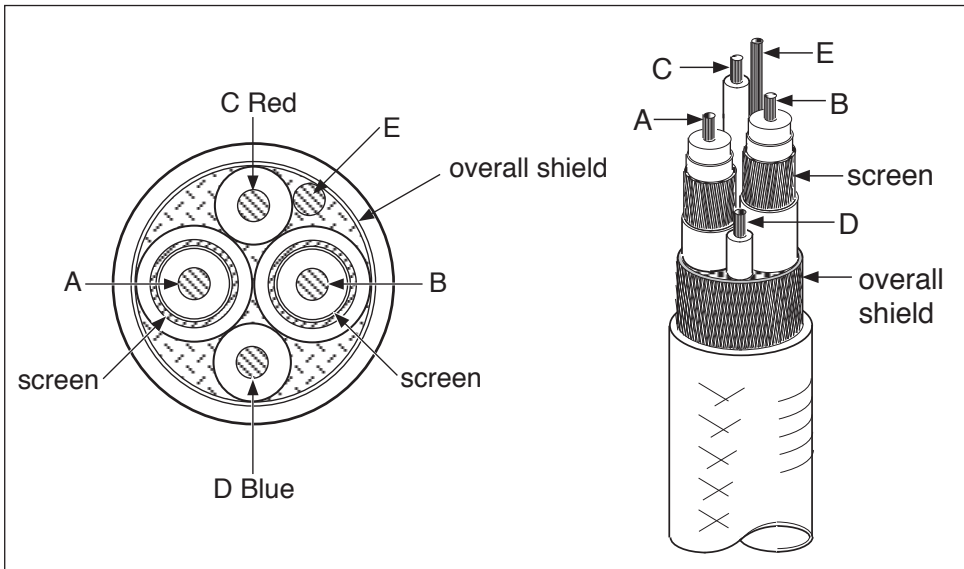

Fig. 2. Mounting the grommet

Fig. 3. Coupling for hose connection

Fig. 4. Connection diagram WF10

IM 12B06W02-01E-E

IM 12B06W02-01E-E

Instruction Manual

Model BA10 Connection Box

1. Cable(s) between sensor(s) - connection box

When the sensor cables are numbered they can be connected to the corresponding numbers of the terminal block. The reverse of this page shows the connection diagrams for all parameters.

2. Cable between connection box - transmitter

The cable type WF10 is recommended as a connection between box and transmitter. The cores and screens of the cable must be connected to the corresponding numbers of the terminal block to which the sensor cable(s) is connected. Fig. 4 shows the connections of the WF10 cable.

3. Accessories (enclosed in a packet in the connection box)

- The packet contains the following items:
- 2 glands PG16 which can be screwed in the holes of the box.
 - 1 grommet which can be mounted in a gland to provide a waterproof sealing when 3 electrode cables and earth connection are used (see fig. 1),
 - 1 coupling for hose connection (alternative to fig. 2).