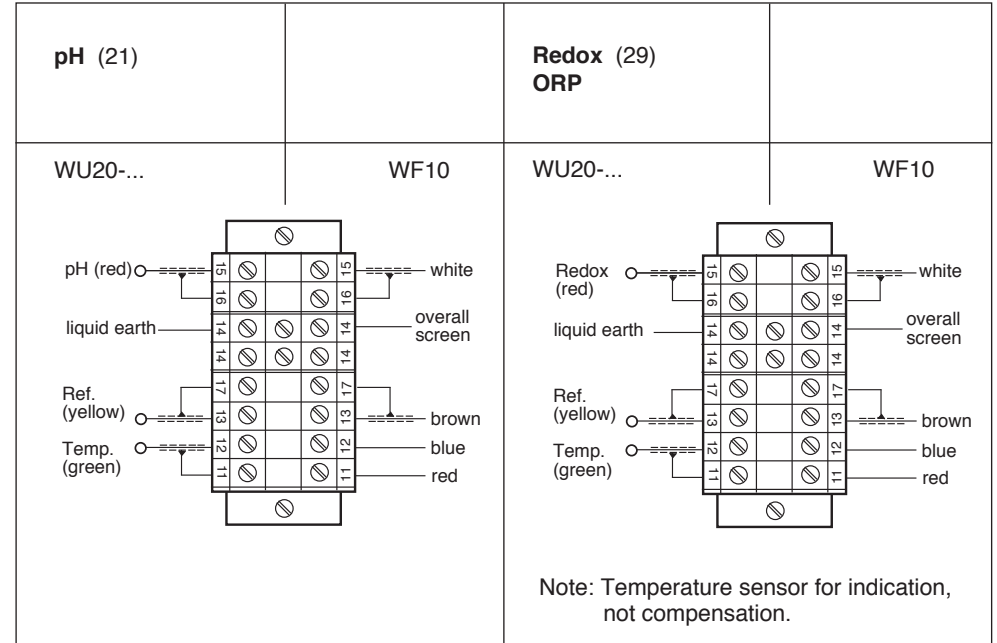

Fig. 2. Mounting the grommet

Fig. 3. Coupling for hose connection

Fig. 4. Connection diagram WF10

IM 12B06W02-01E-E

IM 12B06W02-01E-E

Instruction Manual

Model BA10 Connection Box

1. Cable(s) between sensor(s) - connection box

When the sensor cables are numbered they can be connected to the corresponding numbers of the terminal block. The reverse of this page shows the connection diagrams for all parameters.

2. Cable between connection box - transmitter

The cable type WF10 is recommended as a connection between box and transmitter. The cores and screens of the cable must be connected to the corresponding numbers of the terminal block to which the sensor cable(s) is connected. Fig. 4 shows the connections of the WF10 cable.

3. Accessories (enclosed in a packet in the connection box)

- The packet contains the following items:
- 2 glands PG16 which can be screwed in the holes of the box.
 - 1 grommet which can be mounted in a gland to provide a waterproof sealing when 3 electrode cables and earth connection are used (see fig. 1),
 - 1 coupling for hose connection (alternative to fig. 2).