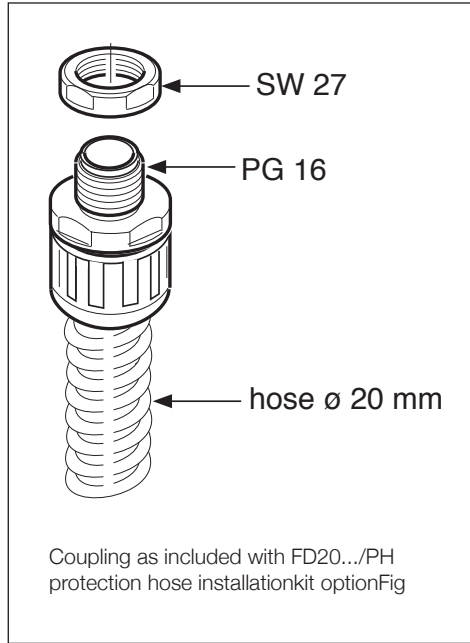

Fig. 2. Mounting the grommet

Fig. 3. Coupling for hose connection

Fig. 4. Connection diagram WF10

IM 12B06W02-01E-E

IM 12B06W02-01E-E

Instruction Manual

Model BA10 Connection Box

1. Cable(s) between sensor(s) - connection box

When the sensor cables are numbered they can be connected to the corresponding numbers of the terminal block. The reverse of this page shows the connection diagrams for all parameters.

2. Cable between connection box - transmitter

The cable type WF10 is recommended as a connection between box and transmitter. The cores and screens of the cable must be connected to the corresponding numbers of the terminal block to which the sensor cable(s) is connected. Fig. 4 shows the connections of the WF10 cable.

3. Accessories (enclosed in a packet in the connection box)

- The packet contains the following items:
- 2 glands PG16 which can be screwed in the holes of the box.
 - 1 grommet which can be mounted in a gland to provide a waterproof sealing when 3 electrode cables and earth connection are used (see fig. 1),
 - 1 coupling for hose connection (alternative to fig. 2).