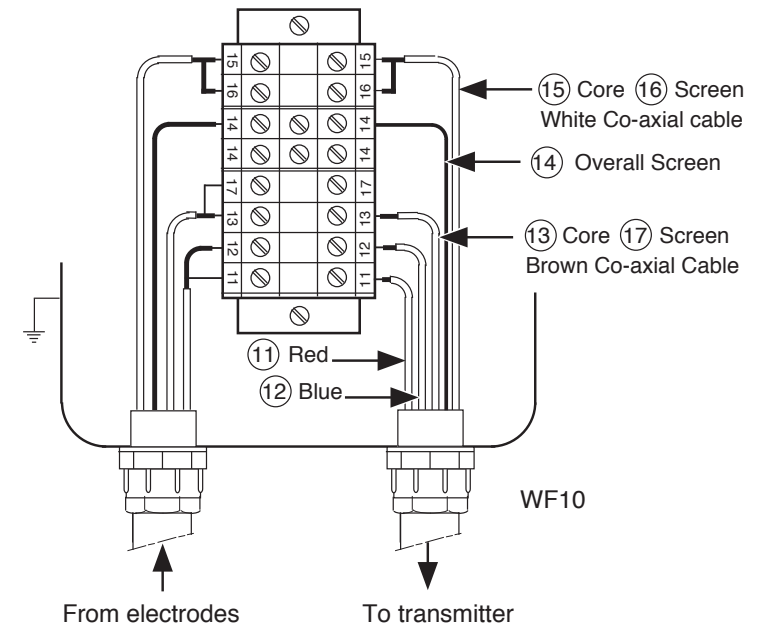

Instruction Manual

Model BA10 Connection Box

1. Cable(s) between sensor(s) - connection box

When the sensor cables are numbered they can be connected to the corresponding numbers of the terminal block. The reverse of this page shows the connection diagrams for all parameters.

2. Cable between connection box - transmitter

The cable type WF10 is recommended as a connection between box and transmitter. The cores and screens of the cable must be connected to the corresponding numbers of the terminal block to which the sensor cable(s) is connected. Fig. 4 shows the connections of the WF10 cable.

3. Accessories (enclosed in a packet in the connection box)

1. The packet contains the following items:
2. 2 glands PG16 which can be screwed in the holes of the box.
   - 1 grommet which can be mounted in a gland to provide a waterproof sealing when 3 electrode cables and earth connection are used (see fig. 1),
   - 1 coupling for hose connection (alternative to fig. 2).

The fixing dimensions are on the back of the case.

Fig. 1. Connection box BA10

YOKOGAWA ELECTRIC CORPORATION World Headquarters 9-32, Nakacho 2-chome, Musashino-shi Tokyo 180-8750 Japan www.yokogawa.com	YOKOGAWA ELECTRIC ASIA Pte. LTD. 5 Bedok South Road Singapore 469270 Singapore www.yokogawa.com/sg	Yokogawa has an extensive sales and distribution network. Please refer to the European website (www.yokogawa.com/eu) to contact your nearest representative.
YOKOGAWA CORPORATION OF AMERICA 2 Dart Road Newnan GA 30265 USA www.yokogawa.com/us	YOKOGAWA CHINA CO. LTD. 3F Tower D Cartello Crocodile Building No.568 West Tianshan Road Changning District Shanghai, China www.yokogawa.com/cn	
YOKOGAWA EUROPE B.V. Euroweg 2 3825 HD AMERSFOORT The Netherlands www.yokogawa.com/eu	YOKOGAWA MIDDLE EAST B.S.C.(c) P.O. Box 10070, Manama Building 577, Road 2516, Busaiteen 225 Muharraq, Bahrain www.yokogawa.com/bh	

YOKOGAWA ◆

IM 12B06W02-01E-E

Printed in The Netherlands, 08-117

Subject to change without notice

Copyright ©

YOKOGAWA ◆

IM 12B06W02-01E-E
8th edition