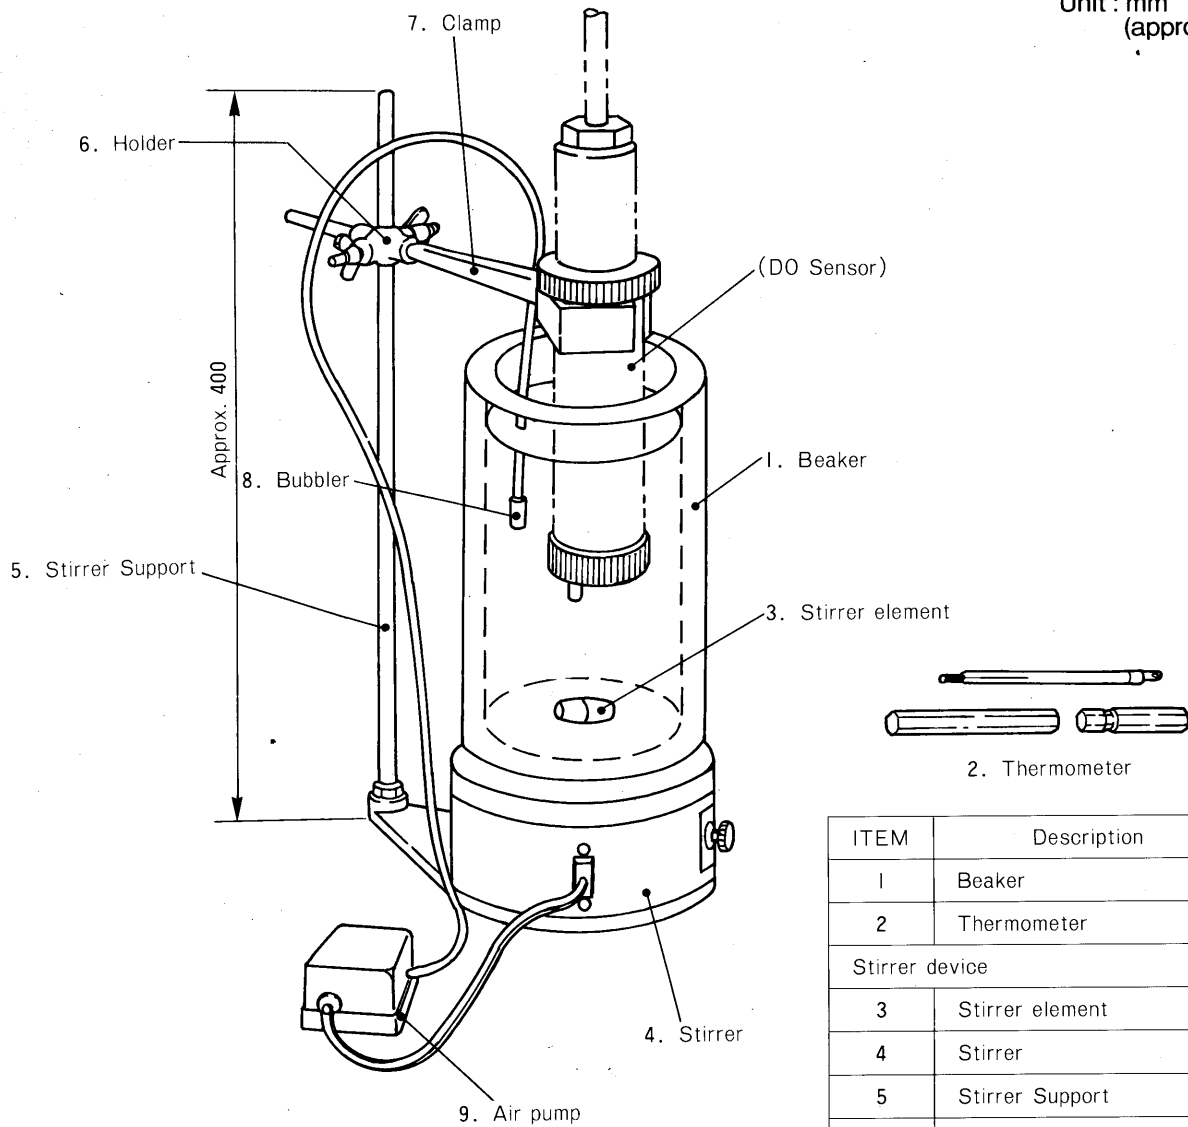

Drawings

DOX8W Calibration Set

Unit : mm
(approx. inch)

ITEM	Description
1	Beaker
2	Thermometer
Stirrer device	
3	Stirrer element
4	Stirrer
5	Stirrer Support
6	Holder
7	Clamp
Bubbling device	
8	Bubbler
9	Air pump