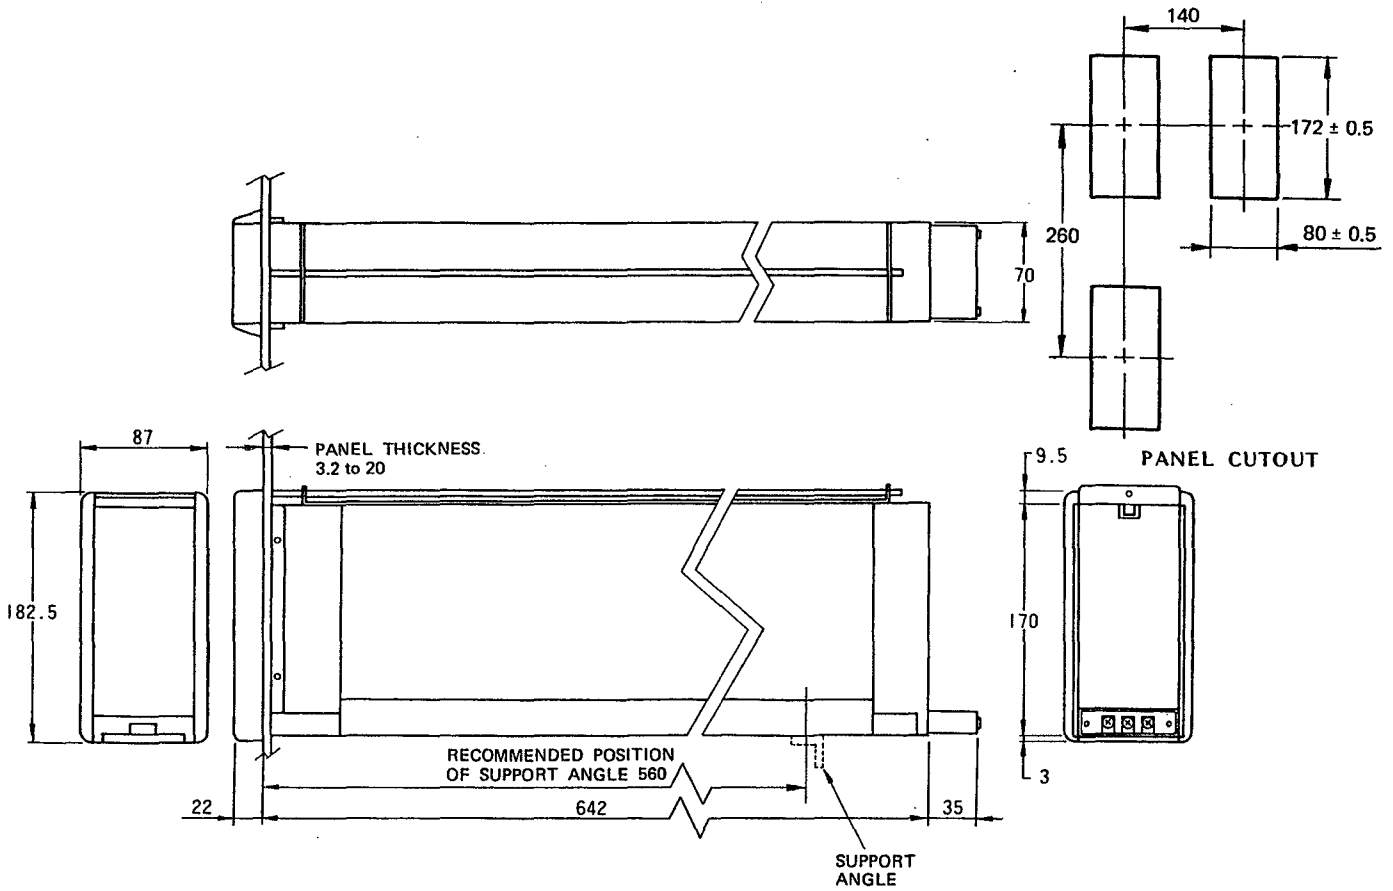

# Drawings

/LH  
Long Housing (Option)

YEW SERIES 80 / YEWPACK

Unit : mm  
(approx. inch)

Terminal Designation	Description
L	+ Power Supply (DC or AC)
N	
⊥	Ground

(Note) Be careful for which Signal Terminals have L, N Terminals, too.

Weight

3.0 kg (Excluding Mounting Kit).

Remarks \_\_\_\_\_