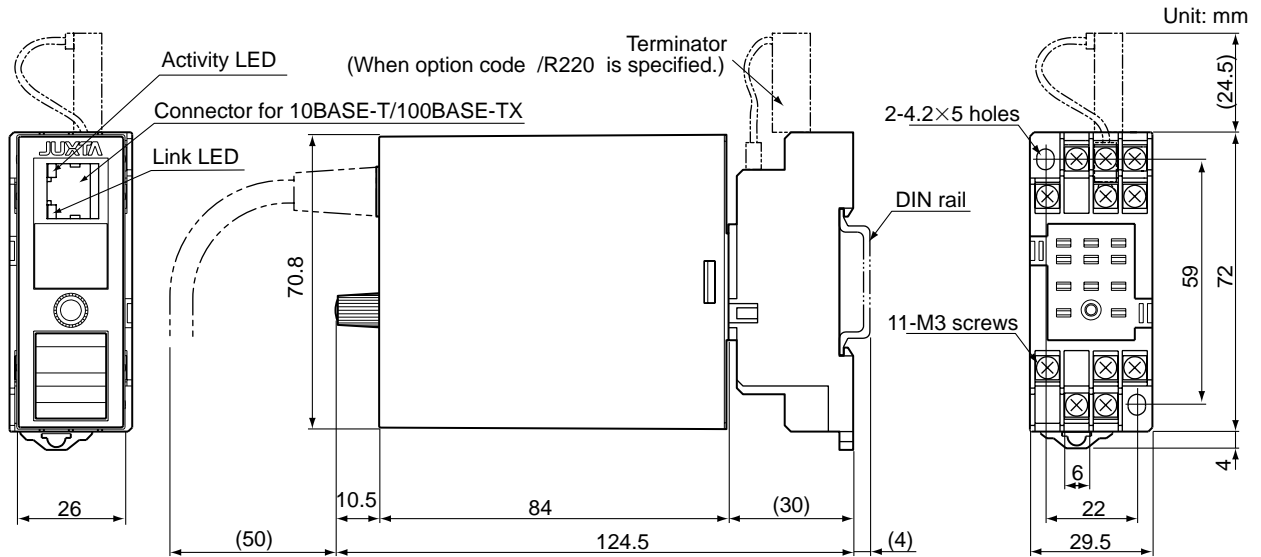

Drawings

Model VJET Ethernet/RS-485 Converter

SD 77J01E11-01E

External Dimensions

Terminal Arrangement